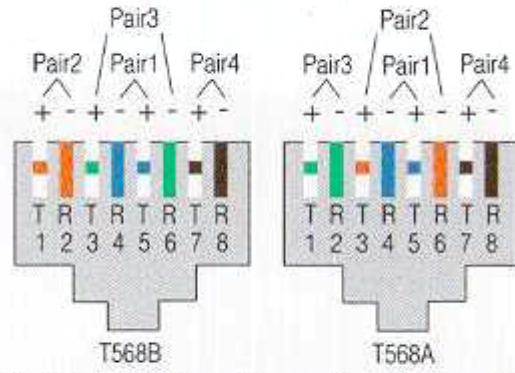

Category Rated Jacks

NOTE: One of these wiring configurations must be used for an installation to be standard compliant. Wiring label on connector shows both wiring standards.