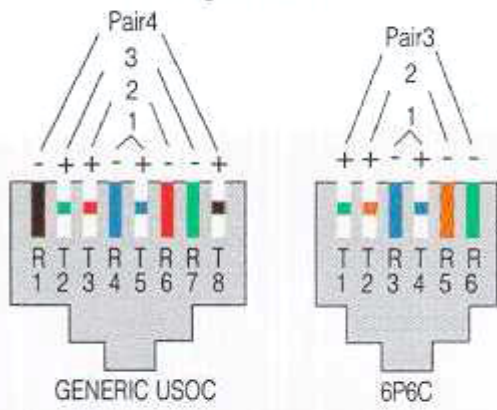

# Cable Administration

The cabling administration standard (EIA-606) lists the colors and functions of data cabling as:

Horizontal voice cables	Blue
Inter-building backbone	Brown
Second-level backbone	Gray
Network connections and auxiliary circuits	Green
Demarcation point, telephone cable from Central Office	Orange
First-level backbone	Purple
Key-type telephone systems	Red
Horizontal data cables, computer & PBX equipment	Silver or White
Auxiliary, maintenance & security alarms	Yellow

## High Pair Count Color-Code $\geq 25$ pr

		RING				
		Blue	Orange	Green	Brown	Slate
TIP	White	1	2	3	4	5
	Red	6	7	8	9	10
	Black	11	12	13	14	15
	Yellow	16	17	18	19	20
	Violet	21	22	23	24	25

### Plug Pin Outs

NOTE: These pinouts are not standards compliant.