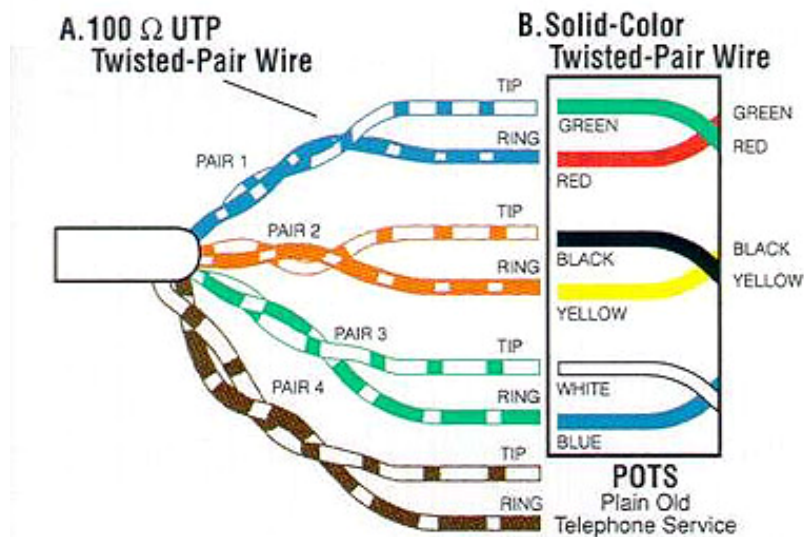

# Cable Administration

The cabling administration standard (EIA-606) lists the colors and functions of data cabling as:

Horizontal voice cables	Blue
Inter-building backbone	Brown
Second-level backbone	Gray
Network connections and auxiliary circuits	Green
Demarcation point, telephone cable from Central Office	Orange
First-level backbone	Purple
Key-type telephone systems	Red
Horizontal data cables, computer & PBX equipment	Silver or White
Auxiliary, maintenance & security alarms	Yellow

## High Pair Count Color-Code $\geq 25$ pr

		RING				
		Blue	Orange	Green	Brown	Slate
TIP	White	1	2	3	4	5
	Red	6	7	8	9	10
	Black	11	12	13	14	15
	Yellow	16	17	18	19	20
	Violet	21	22	23	24	25

### Plug Pin Outs

NOTE: These pinouts are not standards compliant.